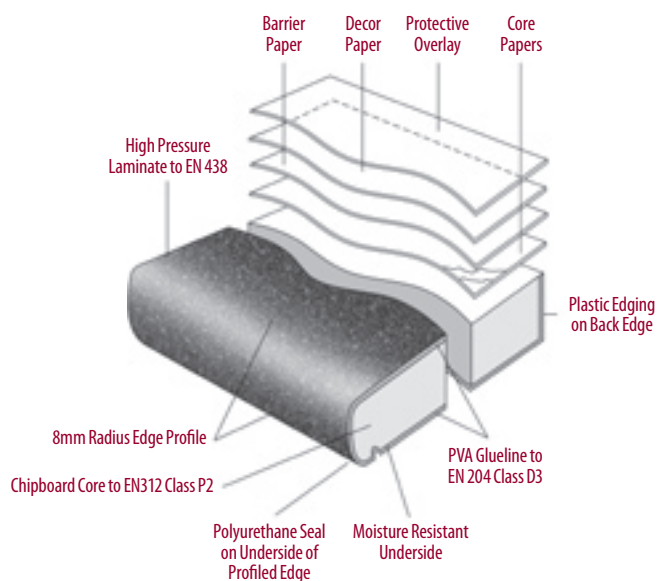

THE PRODUCT RANGE

Available from stock in all 21 decors

40mm High Pressure Laminate Worktops[†]

	Length	Width
Postformed one long edge	4120mm	600mm
Postformed one long edge	4120mm	620mm
Postformed both long edge	4120mm	670mm
Postformed both long edge	4120mm	900mm

4100mm x 45mm Laminate Edging*

6mm Compact Laminate

	Length	Width
Back Panels[‡]	2800mm	640mm
Upstands	2800mm	100mm

^{**} GLP 283/SLR 441: Worktops and laminate edging in length 3600mm.

- Chipboard Core to EN 312 Class P2
- PVA Glue to EN 204 Class D3
- High Pressure Laminate to EN438
- TF, Slate, Soft & Wax indicate the texture of the laminate

a laminate sample before making final choices.